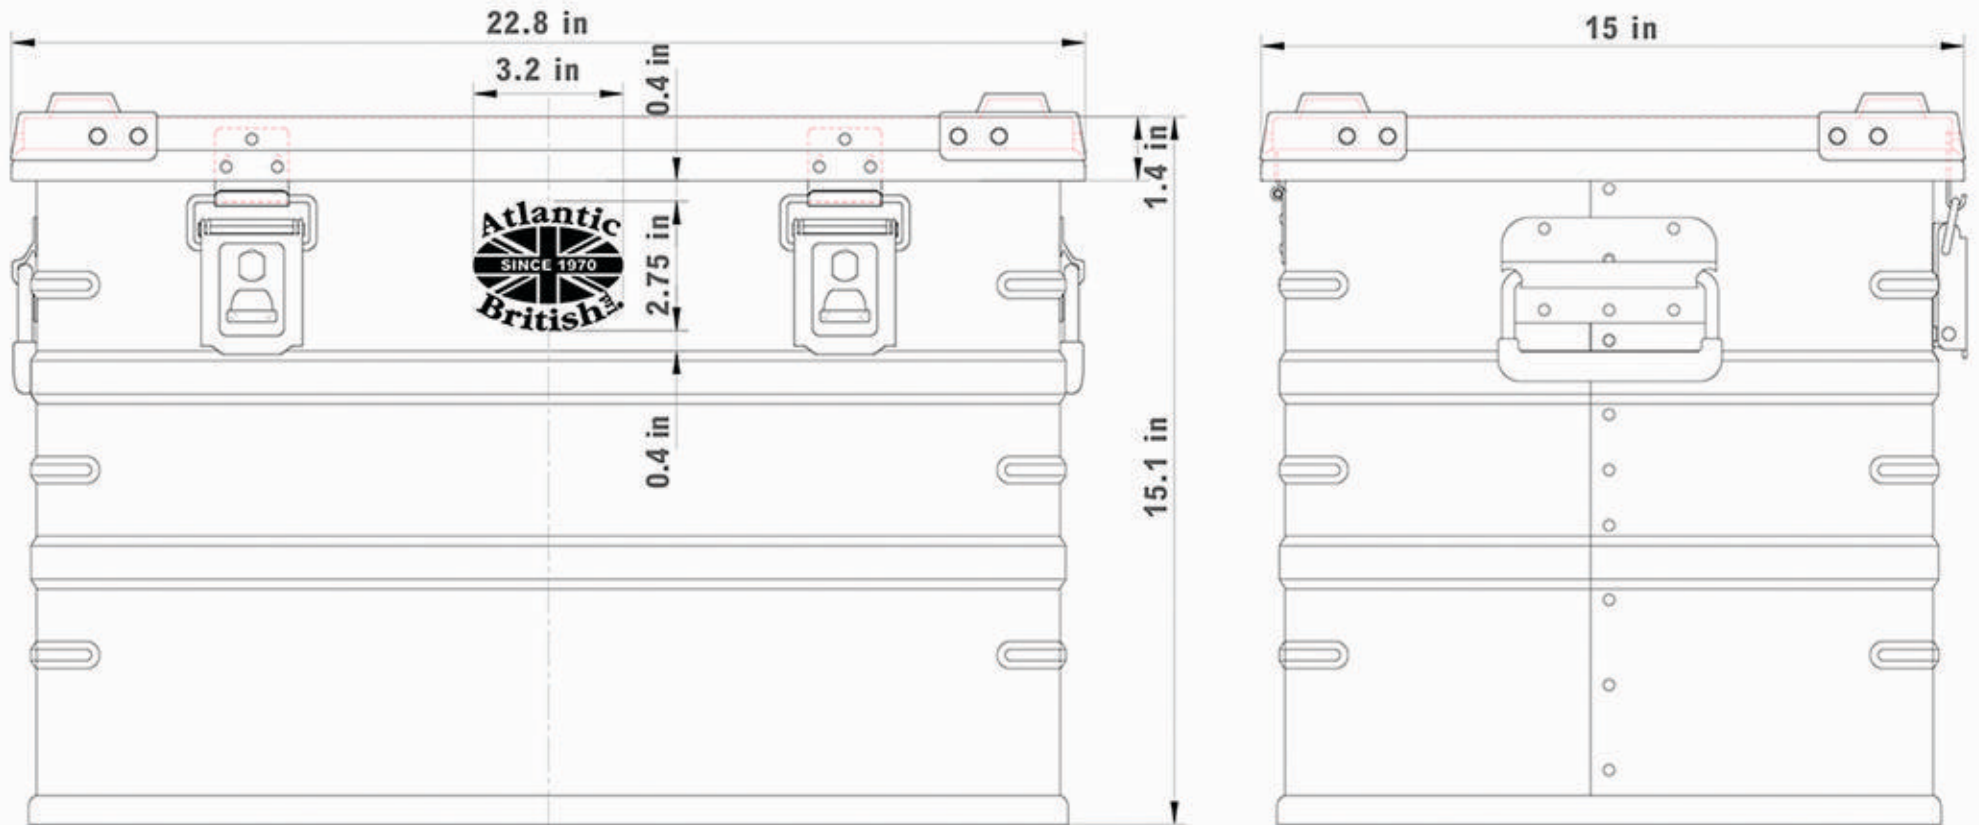

Atlantic British 70 Liter Case Exterior Dimensions KCS-SB-E70

www.ClearviewMirrorsUSA.com
800.533.2210