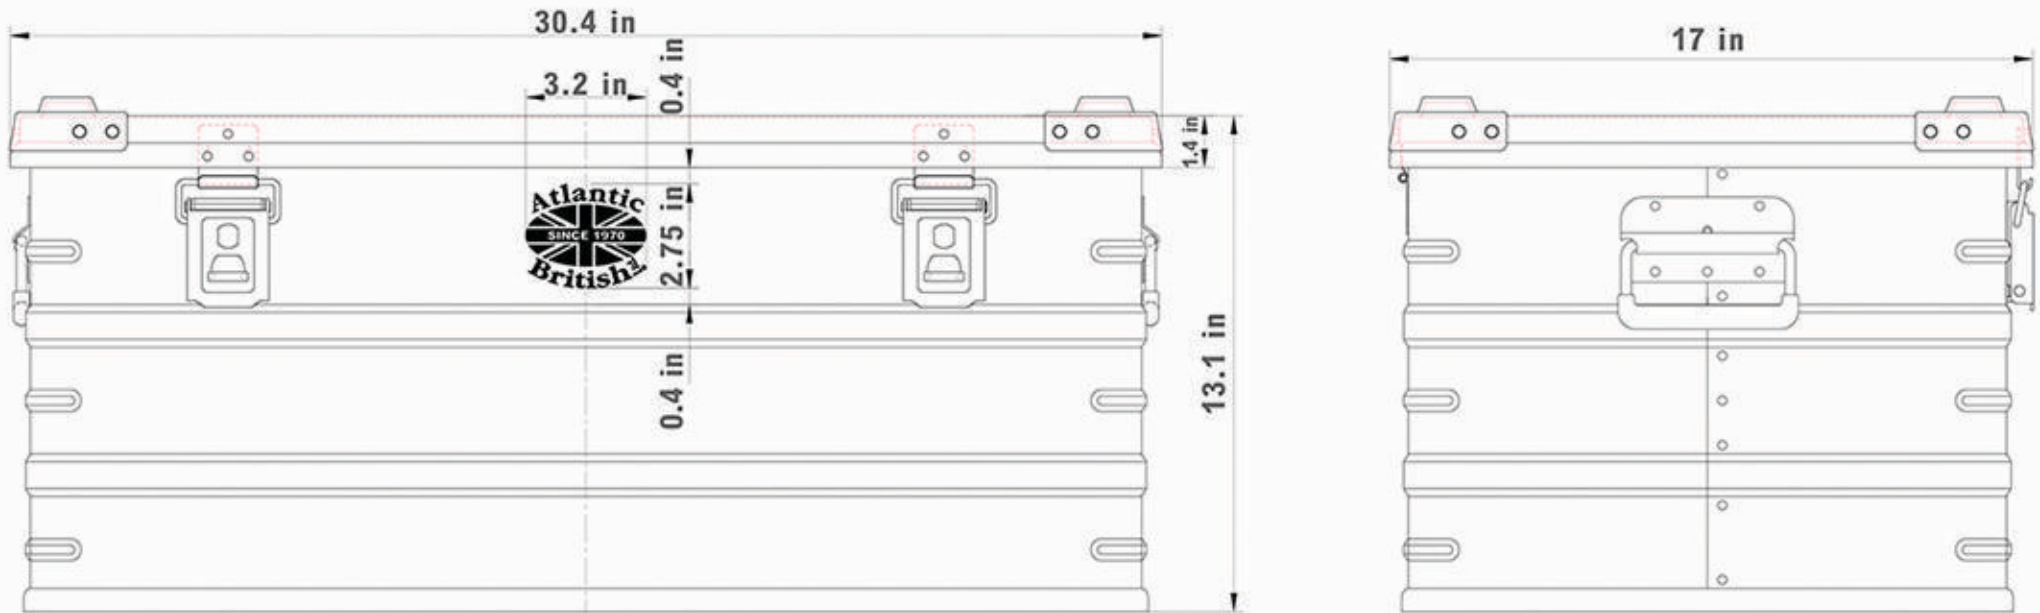

Atlantic British 95 Liter Case Exterior Dimensions KCS-SB-E95

www.ClearviewMirrorsUSA.com
800.533.2210